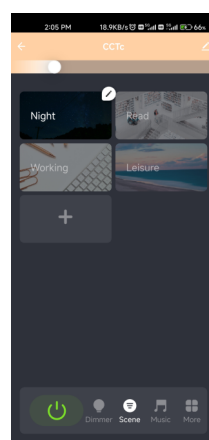

Tuya APP network connection

Please download the corresponding tuya/smart life app according to your region.

Press and hold  and  button for 2s:
clear previous network connection, enter Smart config mode, the output LED will flash 10 times.

If Tuya APP network connection succeed, the output LED will stop flash, and in Tuya APP, you can find CCTc device .

Smart life APP

Tuya Smart

Tuya APP interface

CCT interface

Touch color circle to adjust the color temperature.
Touch brightness slide to adjust brightness.

Scene interface

The 1-4 scene is static color.
the inner color of these scene can be editable.

Music, Schedule, Timer

The music play can use smart phone music player or micro-phone as music signal input.