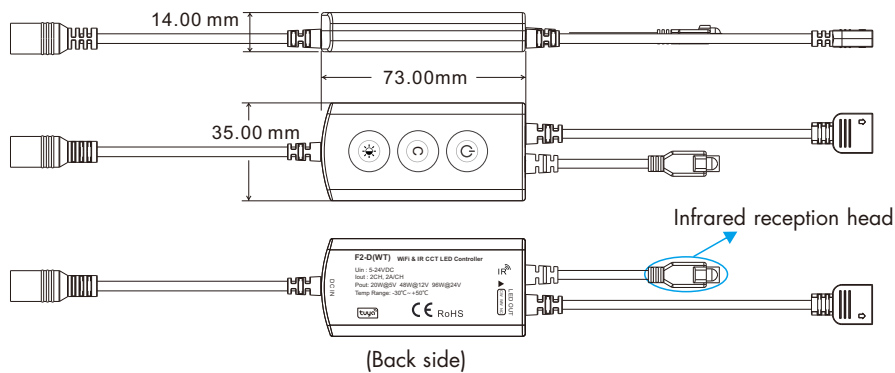

F2-D(WT)+RC2

3-Button WiFi & IR CCT LED Controller

- WiFi & IR 2 channel constant voltage CCT LED controller.
- 2A per channel, output connects with 5 meters CCT LED strip.
- 3 button operation with on/off, CCT and brightness adjustment.
- Tuya APP cloud control, support on/off, color temperature and brightness adjust, delay turn on/off light, timer run, scene edit function.
- Voice control, support for Amazon Alexa, Google Assistant, Tmall Genie and Xiaodu voice assistant.
- 4096 levels 0-100% dimming smoothly without any flash.

CE RoHS

Technical Parameters

Input and Output		Dimming data		Safety and EMC	
Input voltage	5-24VDC	Input signal	WiFi + IR + 3 button	EMC standard (EMC)	ETSI EN 301 489-1 V2.2.3 ETSI EN 301 489-17 V3.2.4
Output voltage	5-24VDC	Control distance	10m(Barrier-free space)	Safety standard	EN 61348-1:2015+A1:2021 EN 61348-2-13:2014+A1:2017
Output current	2CH,2A/CH	Dimming gray scale	4096 (2^12) levels	Certification	CE, EMC
Output power	20W@5V 48W@12V 96W@24V	Dimming range	0-100%	Package	
Environment		Dimming curve	Logarithmic	Size	L110 x W57 x H28mm
Operation temperature	Ta: -30°C ~ +50°C	PWM Frequency	2KHz (default)	Gross weight	0.086kg
Case temperature (Max.)	Tc: +85°C	Warranty	5 years		
		Protection	Over heat		

Mechanical Structures and Installations

Controller size:

Remote size:

Wiring Diagram

System wiring

Button function

- : Turn on or off light.
- : Adjust color temperature, short press to switch between 3 color temperatures (WW, NW and CW), long press 1-6s for continuous 256 levels adjustment.
- : Adjust brightness, short press 10 levels, long press 1-6s for continuous 256 levels adjustment.