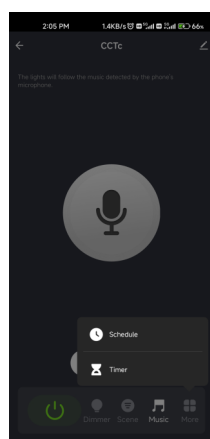

Tuya APP network connection

Please download the corresponding tuya/smart life app according to your region.

Press and hold  and  button for 2s:
clear previous network connection, enter Smart config mode, the output LED will flash 10 times.

Press and hold  and  button for 5s:
Clear previous network connection, enter AP config mode, the output LED will flash 5 times.
If smart config failed, please try AP config.

Repeat power on and off for 5 consecutive times, also clear previous network connection, enter Smart config mode, the output LED will flash 10 times.

If Tuya APP network connection succeed, the output LED will stop flash, and in Tuya APP, you can find CCTc device .

Smart life APP

Tuya Smart

Tuya APP interface

CCT interface

Touch color circle to adjust the color temperature.
Touch brightness slide to adjust brightness.

Scene interface

The 1-4 scene is static color.
the inner color of these scene can be editable.

Music, Schedule, Timer

The music play can use smart phone music player or micro-phone as music signal input.