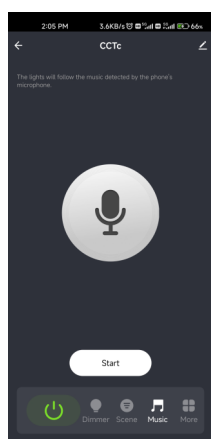

Tuya APP network connection

Please download the corresponding tuya/smart life app according to your region.

Press and hold  and  button for 2s:
clear previous network connection, enter Smart config mode, the output LED will flash 10 times.

Press and hold  and  button for 5s:
Clear previous network connection, enter AP config mode, the output LED will flash 5 times.
If smart config failed, please try AP config.

Repeat power on and off for 5 consecutive times, also clear previous network connection, enter Smart config mode, the output LED will flash 10 times.

If Tuya APP network connection succeed, the output LED will stop flash, and in Tuya APP, you can find CCTc device .

Smart life APP

Tuya Smart

Tuya APP interface

CCT interface

Touch color circle to adjust the color temperature.
Touch brightness slide to adjust brightness.

Scene interface

The 1-4 scene is static color.
the inner color of these scene can be editable.

Music, Schedule, Timer

The music play can use smart phone music player or micro-phone as music signal input.