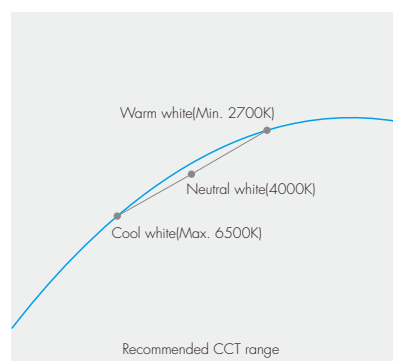

If Tuya APP network connection succeed, the output LED will stop flash, and in Tuya APP, you can find CCTc device .

Smart life APP

Tuya Smart

Tuya APP interface

CCT interface

Touch color circle to adjust the color temperature.
Touch brightness slide to adjust brightness.

Scene interface

The 1-4 scene is static color.
the inner color of these scene can be editable.

Music, Schedule, Timer

The music play can use smart phone music player or micro-phone as music signal input.

The Schedule key can add multiple timers to turn on or turn off light according to different time periods.

The Timer key can turn on or turn off light in the next 24 hours.

Dimming Curve

Linear dual color tuning