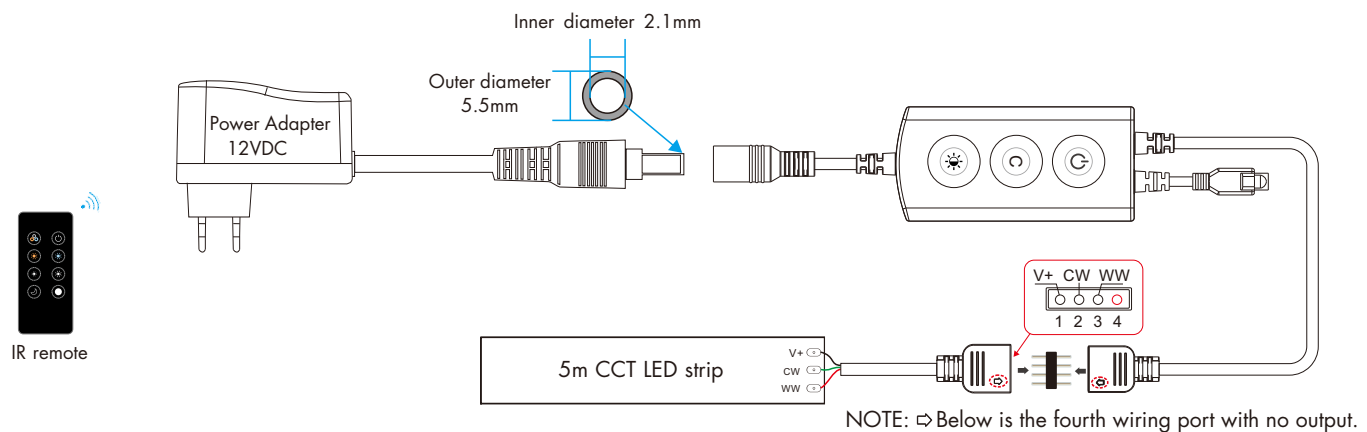

CE RoHS

Technical Parameters

Input and Output		Dimming data		Safety and EMC	
Input voltage	5-24VDC	Input signal	WiFi + IR + 3 button	EMC standard (EMC)	ETSI EN 301 489-1 V2.2.3 ETSI EN 301 489-17 V3.2.4
Output voltage	5-24VDC	Control distance	10m(Barrier-free space)	Safety standard	EN 61348-1:2015+A1:2021 EN 61348-2-13:2014+A1:2017
Output current	2CH,2A/CH	Dimming gray scale	4096 (2^12) levels	Certification	CE, EMC
Output power	20W@5V 48W@12V 96W@24V	Dimming range	0-100%	Package	
Environment		Dimming curve	Logarithmic	Size	L110 x W57 x H28mm
Operation temperature	Ta: -30°C ~ +50°C	PWM Frequency	2KHz (default)	Gross weight	0.086kg
Case temperature (Max.)	Tc: +85°C	Warranty	5 years		
		Protection	Over heat		

Mechanical Structures and Installations

Controller size:

Remote size:

Wiring Diagram

System wiring

Button function

- : Turn on or off light.
- : Adjust color temperature, short press to switch between 3 color temperatures (WW, NW and CW), long press 1-6s for continuous 256 levels adjustment.
- : Adjust brightness, short press 10 levels, long press 1-6s for continuous 256 levels adjustment.

Key function of IR remote controller

- : Turn on/off the light.
- : Short press switch between 3 color temperature (warm white, neutral white, cool white).
- : Color temperature +/-, short press 10 levels, long press 1-6s for continuous 256 levels adjustment.
- : Brightness +/-, short press 10 levels, long press 1-6s for continuous 256 levels adjustment.
- : Brightness 10%.
- : Brightness 100%.