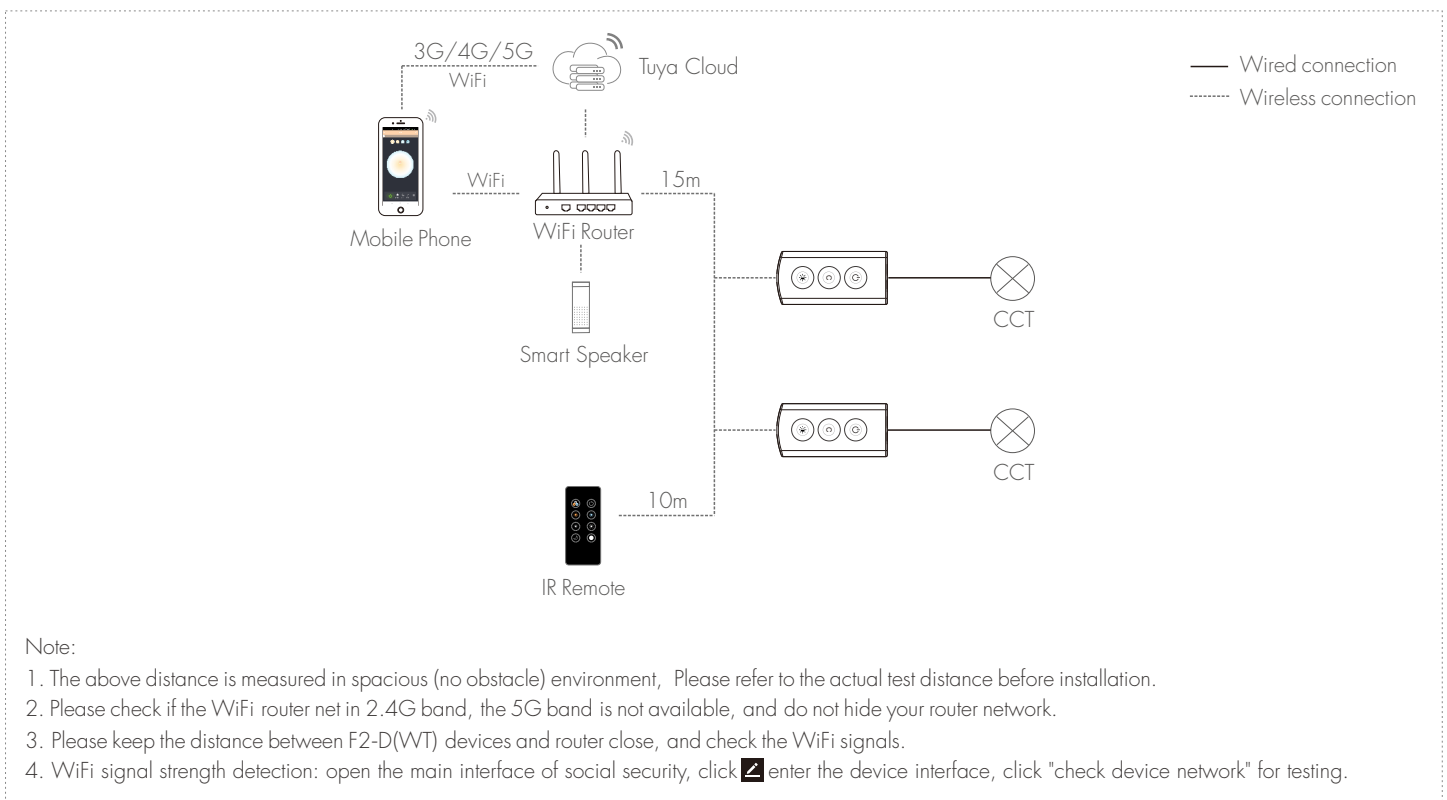

CE RoHS

Technical Parameters

Input and Output		Dimming data		Safety and EMC	
Input voltage	5-24VDC	Input signal	WiFi + IR + 3 button	EMC standard (EMC)	ETSI EN 301 489-1 V2.2.3 ETSI EN 301 489-17 V3.2.4
Output voltage	5-24VDC	Control distance	10m(Barrier-free space)	Safety standard	EN 61348-1:2015+A1:2021 EN 61348-2-13:2014+A1:2017
Output current	2CH,2A/CH	Dimming gray scale	4096 (2^12) levels	Certification	CE, EMC
Output power	20W@5V 48W@12V 96W@24V	Dimming range	0-100%	Package	
Environment		Dimming curve	Logarithmic	Size	L110 x W57 x H28mm
Operation temperature	Ta: -30°C ~ +50°C	PWM Frequency	2KHz (default)	Gross weight	0.086kg
Case temperature (Max.)	Tc: +85°C	Warranty	5 years		
		Protection	Over heat		

Mechanical Structures and Installations

Controller size:

Remote size:

Wiring Diagram

System wiring

Button function

- : Turn on or off light.
- : Adjust color temperature, short press to switch between 3 color temperatures (WW, NW and CW), long press 1-6s for continuous 256 levels adjustment.
- : Adjust brightness, short press 10 levels, long press 1-6s for continuous 256 levels adjustment.

Note:

1. Press and hold the and button for 2s, output LED flashes 3 times, the light on/off fade time will change between 3s and 0.5s.
2. Press and hold the , and button for 2s, output LED flashes multiple times, switch between "+, CW, WW" (flashes 1 times) and "+, WW CW" (flashes 2 times) output sequences, default is "+, CW, WW" order.

Key function of IR remote controller

- : Turn on/off the light.
- : Short press switch between 3 color temperature (warm white, neutral white, cool white).
- : Color temperature +/-, short press 10 levels, long press 1-6s for continuous 256 levels adjustment.
- : Brightness +/-, short press 10 levels, long press 1-6s for continuous 256 levels adjustment.
- : Brightness 10%.
- : Brightness 100%.