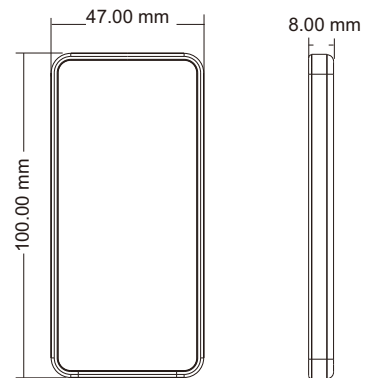

CE RoHS

Technical Parameters

Input and Output		Dimming data		Safety and EMC	
Input voltage	5-24VDC	Input signal	WiFi + IR + 3 button	EMC standard (EMC)	ETSI EN 301 489-1 V2.2.3 ETSI EN 301 489-17 V3.2.4
Output voltage	5-24VDC	Control distance	10m(Barrier-free space)	Safety standard	EN 61348-1:2015+A1:2021 EN 61348-2-13:2014+A1:2017
Output current	2CH,2A/CH	Dimming gray scale	4096 (2^12) levels	Certification	CE, EMC
Output power	20W@5V 48W@12V 96W@24V	Dimming range	0-100%	Package	
Environment		Dimming curve	Logarithmic	Size	L110 x W57 x H28mm
Operation temperature	Ta: -30°C ~ +50°C	PWM Frequency	2KHz (default)	Gross weight	0.086kg
Case temperature (Max.)	Tc: +85°C	Warranty	5 years		
		Protection	Over heat		

Mechanical Structures and Installations

Controller size:

Remote size:

Wiring Diagram

System wiring

Button function

- : Turn on or off light.
- : Adjust color temperature, short press to switch between 3 color temperatures (WW, NW and CW), long press 1-6s for continuous 256 levels adjustment.
- : Adjust brightness, short press 10 levels, long press 1-6s for continuous 256 levels adjustment.